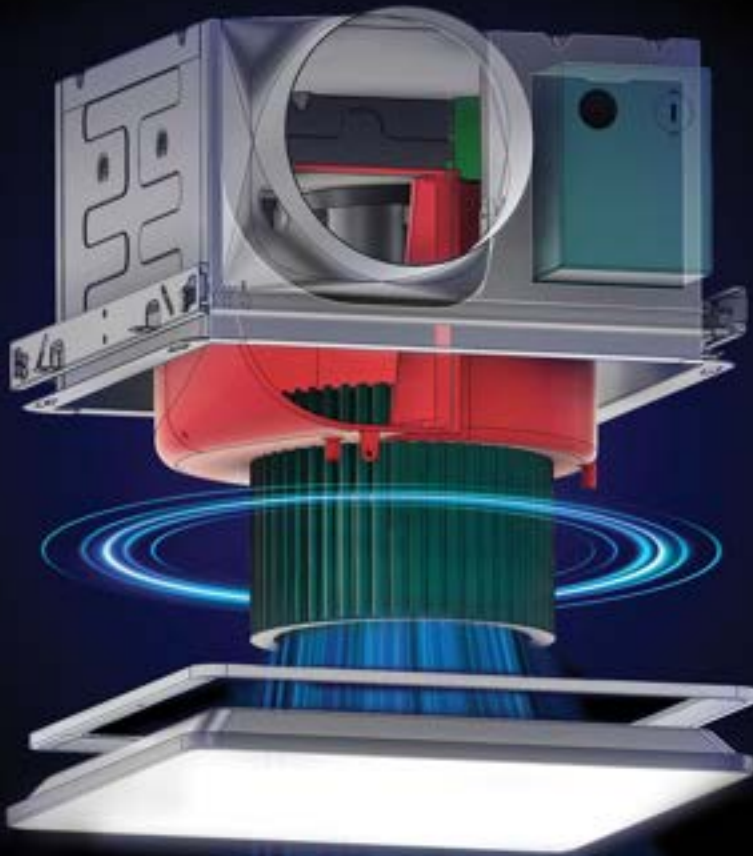

PREMIUM

EVOLVE 

BROAN
NuTone
BETTER AIR. BETTER LIFE.

**GUARANTEED
PERFORMANCE**
with
revolutionary
design

Guaranteed
performance
with
TrueCFM™ 

Near silent

operation

Save
up to **30%**
installation
time

LESS SKUS, MORE FLEXIBILITY

Four base fan SKUs with optional sensing modules for easy fan selection and customization.

STEP 1: Select a fan or fan/light model

Fan Model	Description
PTE511RK	50-80-110 Selectable CFM with Continuous Run Fan
PTE1115RK	110-130-150 Selectable CFM with Continuous Run Fan