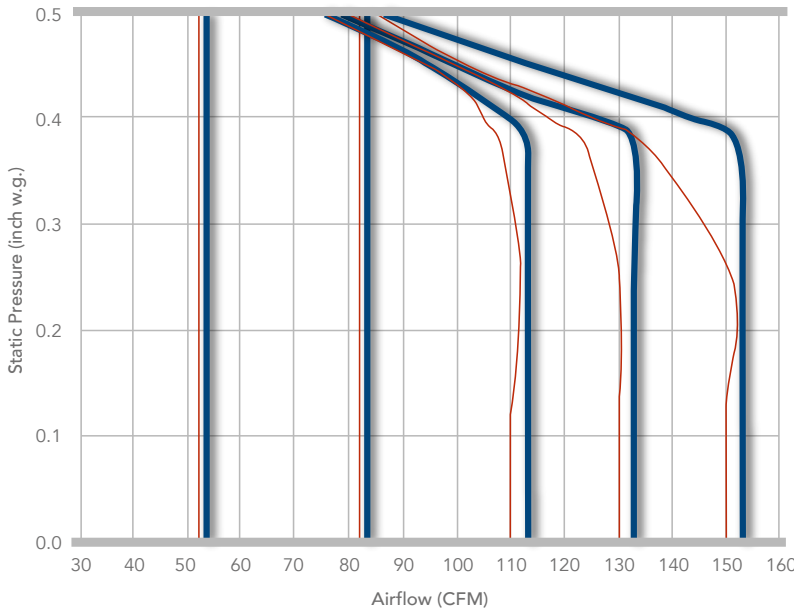

Fan/Light Model	Description
PTEL511RK	50-80-110 Selectable CFM with Continuous Run Fan/Light
PTEL1115RK	110-130-150 Selectable CFM with Continuous Run Fan/Light

Project Pack	Description
PTE511RKF	Finish Pack: 50-80-110 Selectable CFM with Continuous Run
PTE1115RKF	Finish Pack: 110-130-150 Selectable CFM with Continuous Run
PTE511H	Housing Pack: 50-80-110 Selectable CFM
PTE1115H	Housing Pack: 110-130-150 Selectable CFM

BEST-IN-CLASS PERFORMANCE

Broan holding CFM up to 0.4" s.p.

Panasonic begins to see drop-off in CFM at 0.25" s.p.

TrueCFM™ technology maintains CFM performance even with complicated ducting

BROAN-NUTONE.COM/EVOLVE | 800-558-1711
 926 WEST STATE STREET
 HARTFORD, WISCONSIN 53027